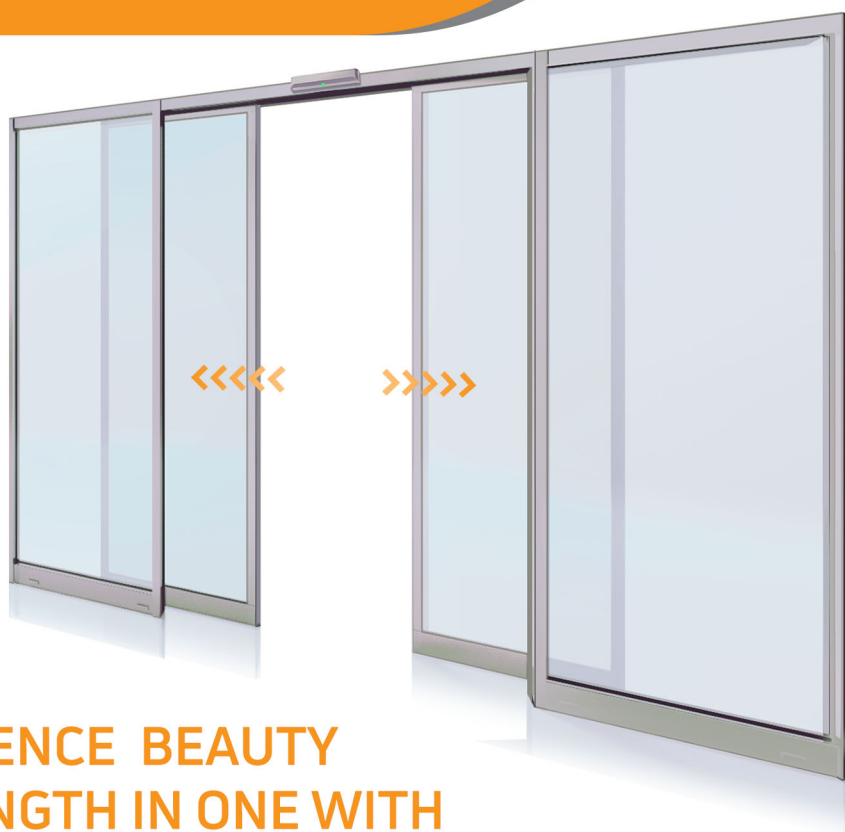

GLIDE GUARD DOOR FRAMES

**EXPERIENCE BEAUTY
& STRENGTH IN ONE WITH
OUR DOOR FRAMES
FOR AUTOMATIC DOORS**

» Tight seals minimise air conditioning loss.

» Keeps your space cleaner & bug-free.

» Guards adds Stability to the Glass.

» Silver frames that enhance an automatic door.

Product Features Of The Frames

Clear Door Opening
Width Range
1000mm to 2000mm

Max Door Weight
Single panel - 90 kg
Dual panel - 80 kg

Glass Thickness
10mm

1 Year Warranty

Material
Aluminium

Available in
Silver Anodized

- Compatibility: GGD frames applicable for 4.15 m Automatic sliding doors.

Model Number	Description	Ordering Code	Finish	Max Clear Door Opening height	Maximum Weight Of Sliding Door	MRP (INR)
XL-C 4137	GGD 10 mm Thick Glass For 1 Moving Panel	9102024	Silver Finish	2400 mm	1 x 90 kgs	21745.00
XL-C 4138	GGD 10 mm Thick Glass For 2 Moving Panel	9102025	Silver Finish	2400 mm	2 x 80 kgs	39540.00
XL-C 4139	GGD 10 mm Thick Glass For 1 Moving Panel -1 Fixed Panel	9102026	Silver Finish	2400 mm	1 x 90 kgs	37560.00
XL-C 4140	GGD 10 mm Thick Glass For 2 moving Panel - 2 Fixed Panel	9102027	Silver Finish	2400 mm	2 x 80 kgs	73145.00

Frame Size