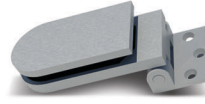

OSCILIO GLASS FITTINGS

SIDE FIXING HINGE

EFFORTLESS SIDE MOUNTED HINGES FOR FRAMELESS GLASS DOORS

- » Combining durability, style & functionality.
- » No floor cutouts needed.
- » Achieve better Sound Control

Note : Self-closing will only happen when we will use Door Closer with Saddle Plate.

Model Number	Description	Article Number	Finish	MRP (INR)
XL-C 5421	OSCILIO Curved Hinge	9130500	Aluminium Silver	2459.00
XL-C 5422	OSCILIO Curved Lock with Strike Plate	9130501	Aluminium Silver	6515.00
XL-C 5423	OSCILIO Lever Handle	9130502	Aluminium Silver	2005.00
XL-C 5431	OSCILIO Edge Hinge	9130503	Aluminium Silver	2495.00
XL-C 5432	OSCILIO Edge Lock with Strick Plate	9130504	Aluminium Silver	6515.00
XL-C 5441	OSCILIO Strike Box	9130505	Aluminium Silver	3230.00
XL-C 5424	OSCILIO Curved Hinge	9130507	Black Matt	2595.00
XL-C 5425	OSCILIO Curved Lock with Strike Plate	9130508	Black Matt	6735.00
XL-C 5426	OSCILIO Lever Handle	9130509	Black Matt	2265.00
XL-C 5434	OSCILIO Edge Hinge	9130510	Black Matt	2595.00
XL-C 5435	OSCILIO Edge Lock with Strike Plate	9130511	Black Matt	6735.00
XL-C 5443	OSCILIO Strike Box	9130512	Black Matt	3295.00

Euro profile cylinders needs to be purchased separately.

XL-C 5441

XL-C 5422

XL-C 5432

**OSCILIO Side fixing
Curved Series
Black Matt Finish**

**OSCILIO Side fixing
EDGE Series
Black Matt Finish**

**OSCILIO Side fixing
Curved Series
Aluminium Silver Finish**

**OSCILIO Side fixing
EDGE Series
Aluminium Silver Finish**