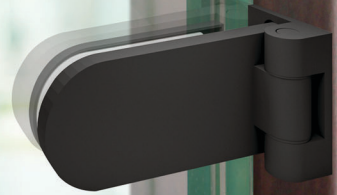

OSCILIO GLASS FITTINGS

SIDE FIXING HINGE

EFFORTLESS SIDE MOUNTED HINGES FOR FRAMELESS GLASS DOORS

- » Combining durability, style & functionality.
- » No floor cutouts needed.
- » Achieve better Sound Control

Product Features for Side Fixing Hinge

**Max Door Width
900 mm**

**Max Door Weight
Up to 50 kg**

**Glass Thickness Range
8-10mm**

**Material
Durable
Aluminium**

1 Year Warranty

**Available in
Silver & Black**

Note : Self-closing will only happen when we will use Door Closer with Saddle Plate.

Model Number	Description	Article Number	Finish	MRP (INR)
XL-C 5421	OSCILIO Curved Hinge	9130500	Aluminium Silver	2459.00
XL-C 5422	OSCILIO Curved Lock with Strike Plate	9130501	Aluminium Silver	6515.00
XL-C 5423	OSCILIO Lever Handle	9130502	Aluminium Silver	2005.00
XL-C 5431	OSCILIO Edge Hinge	9130503	Aluminium Silver	2495.00
XL-C 5432	OSCILIO Edge Lock with Strick Plate	9130504	Aluminium Silver	6515.00
XL-C 5441	OSCILIO Strike Box	9130505	Aluminium Silver	3230.00
XL-C 5424	OSCILIO Curved Hinge	9130507	Black Matt	2595.00
XL-C 5425	OSCILIO Curved Lock with Strike Plate	9130508	Black Matt	6735.00
XL-C 5426	OSCILIO Lever Handle	9130509	Black Matt	2265.00
XL-C 5434	OSCILIO Edge Hinge	9130510	Black Matt	2595.00
XL-C 5435	OSCILIO Edge Lock with Strike Plate	9130511	Black Matt	6735.00
XL-C 5443	OSCILIO Strike Box	9130512	Black Matt	3295.00

**OSCILIO Side fixing
EDGE Series
Aluminium Silver Finish**