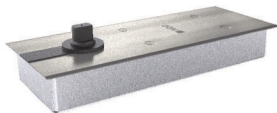

Floor Spring without Accessories