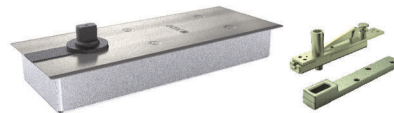

Floor Spring with Accessories