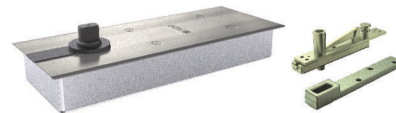

Floor Spring with Accessories